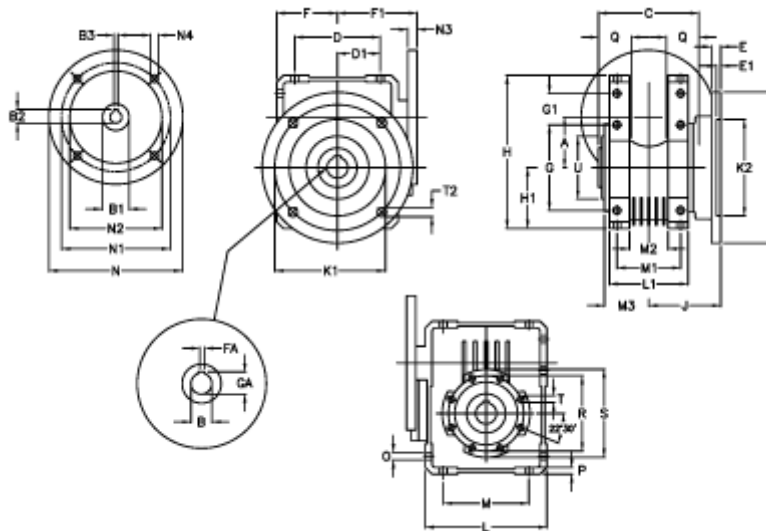

Article number: 392211010053016

Description: Worm Gear with Torque Limiter  
W110 L1-UFC-100-P80 B5

## Measures

A = 110.10	E = 20	H = 308.0	M = 184	N4 = M10x12	U = 130
B = 42	E1 = 12	H1 = 125.0	M1 = 115	O = 14.0	
B1 E7 = 19	F = 125	J = 131.5	M2 = 69	P = 14	
B2 = 21.8	F1 = 143	K = 280	M3 = 73.0	Q = 45	
B3 H9 = 6	FA = 12	K1 = 230	N = 200	R = 165	
C = 155	G = 184	K2 = 170	N1 = 165	S = 200	
D = 174.0	G1 = 58.0	L = 250	N2 = 130	T = M12x19	
D1 = 82.0	GA = 45.3	L1 = 143	N3 = 0.0	T2 = 13.0	